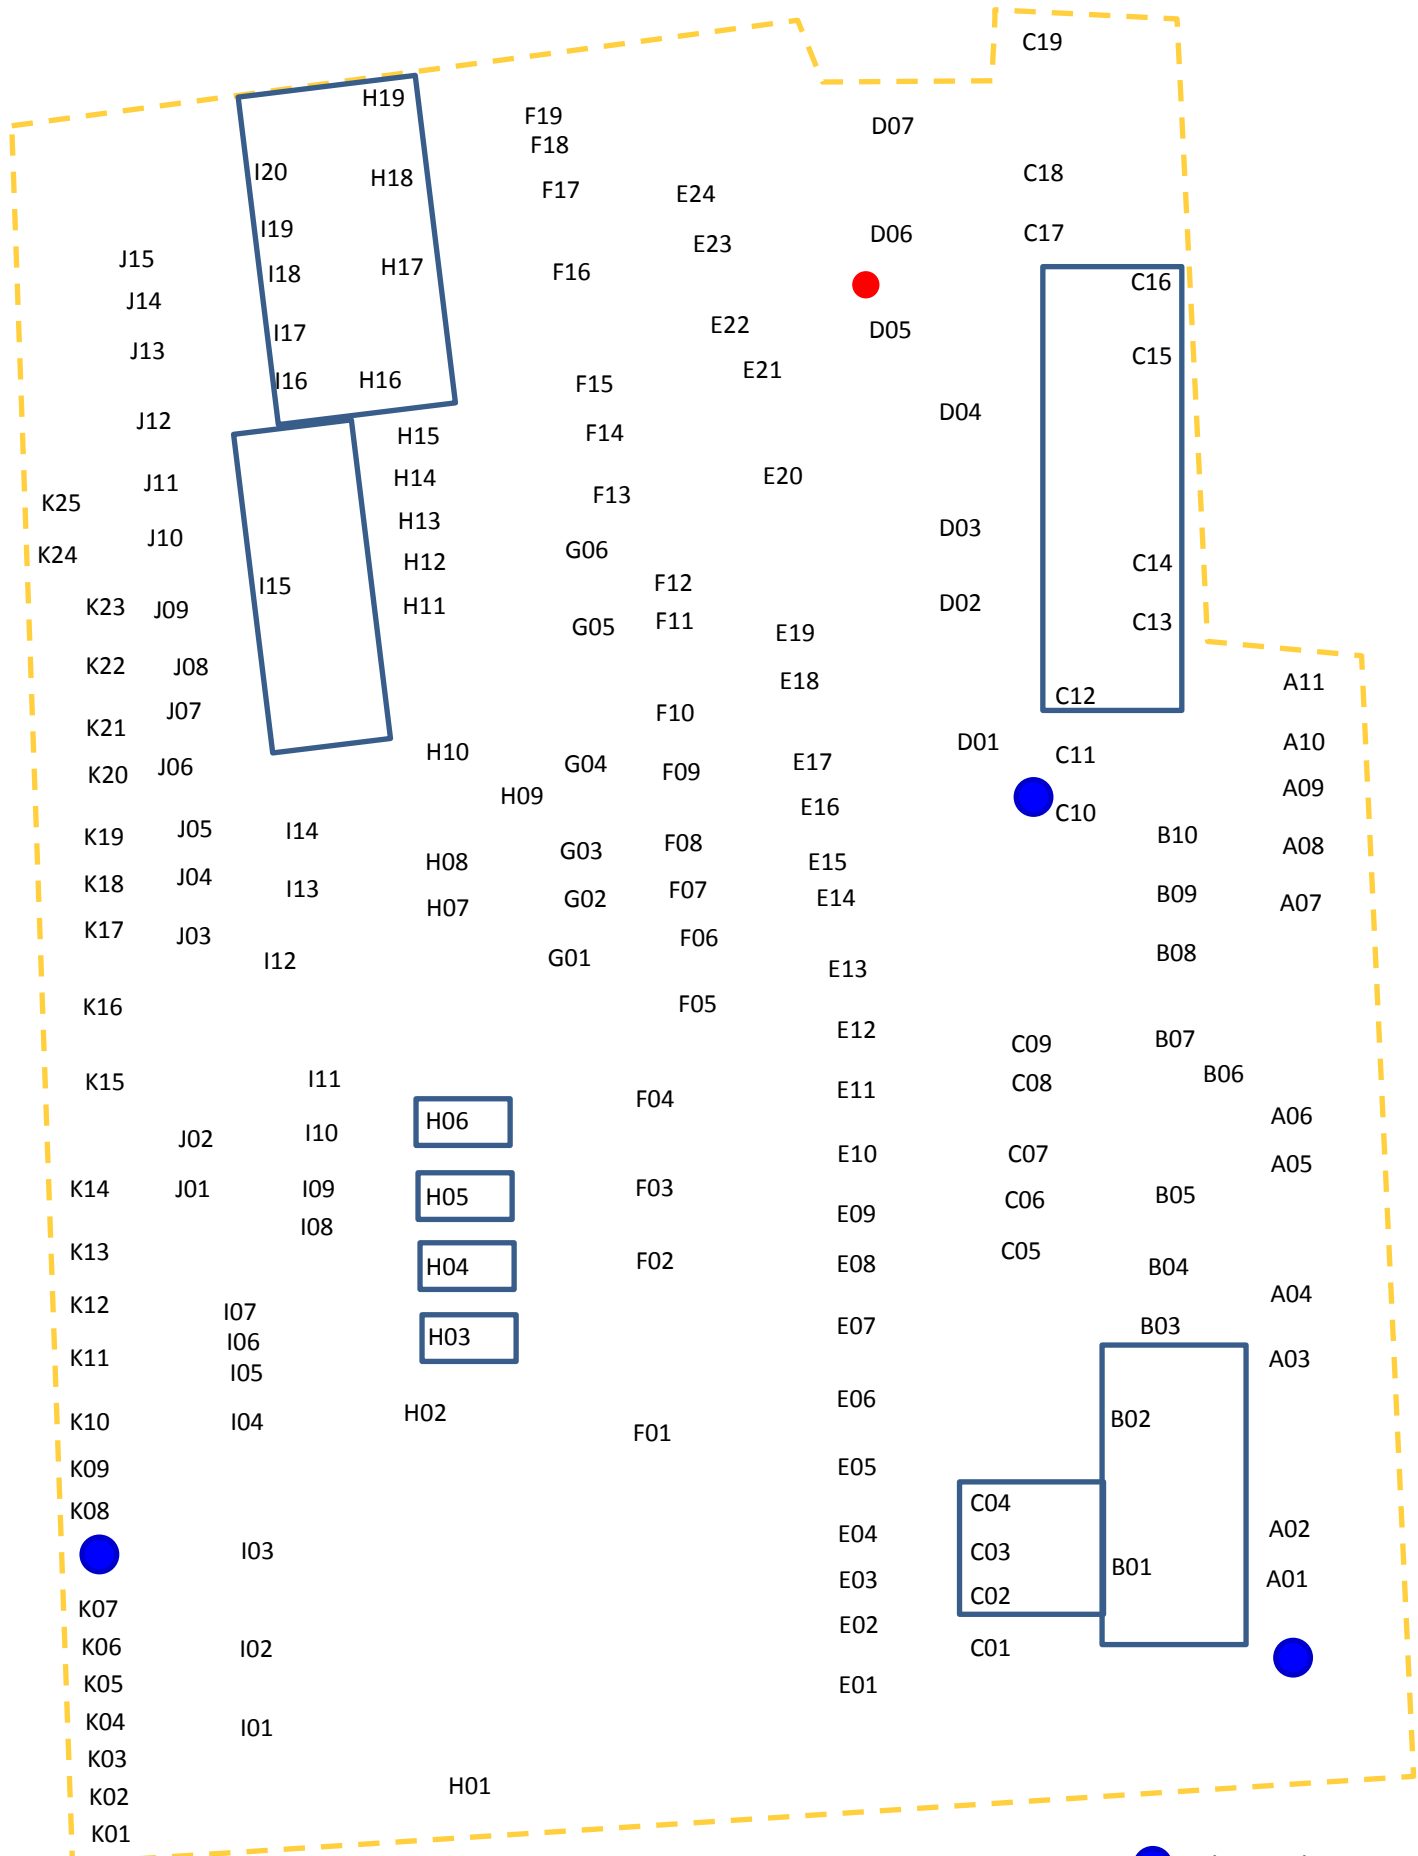

# Section V layout

Section III

Section VII

Section II

Blue circle: White oak

Red circle: Dogwood