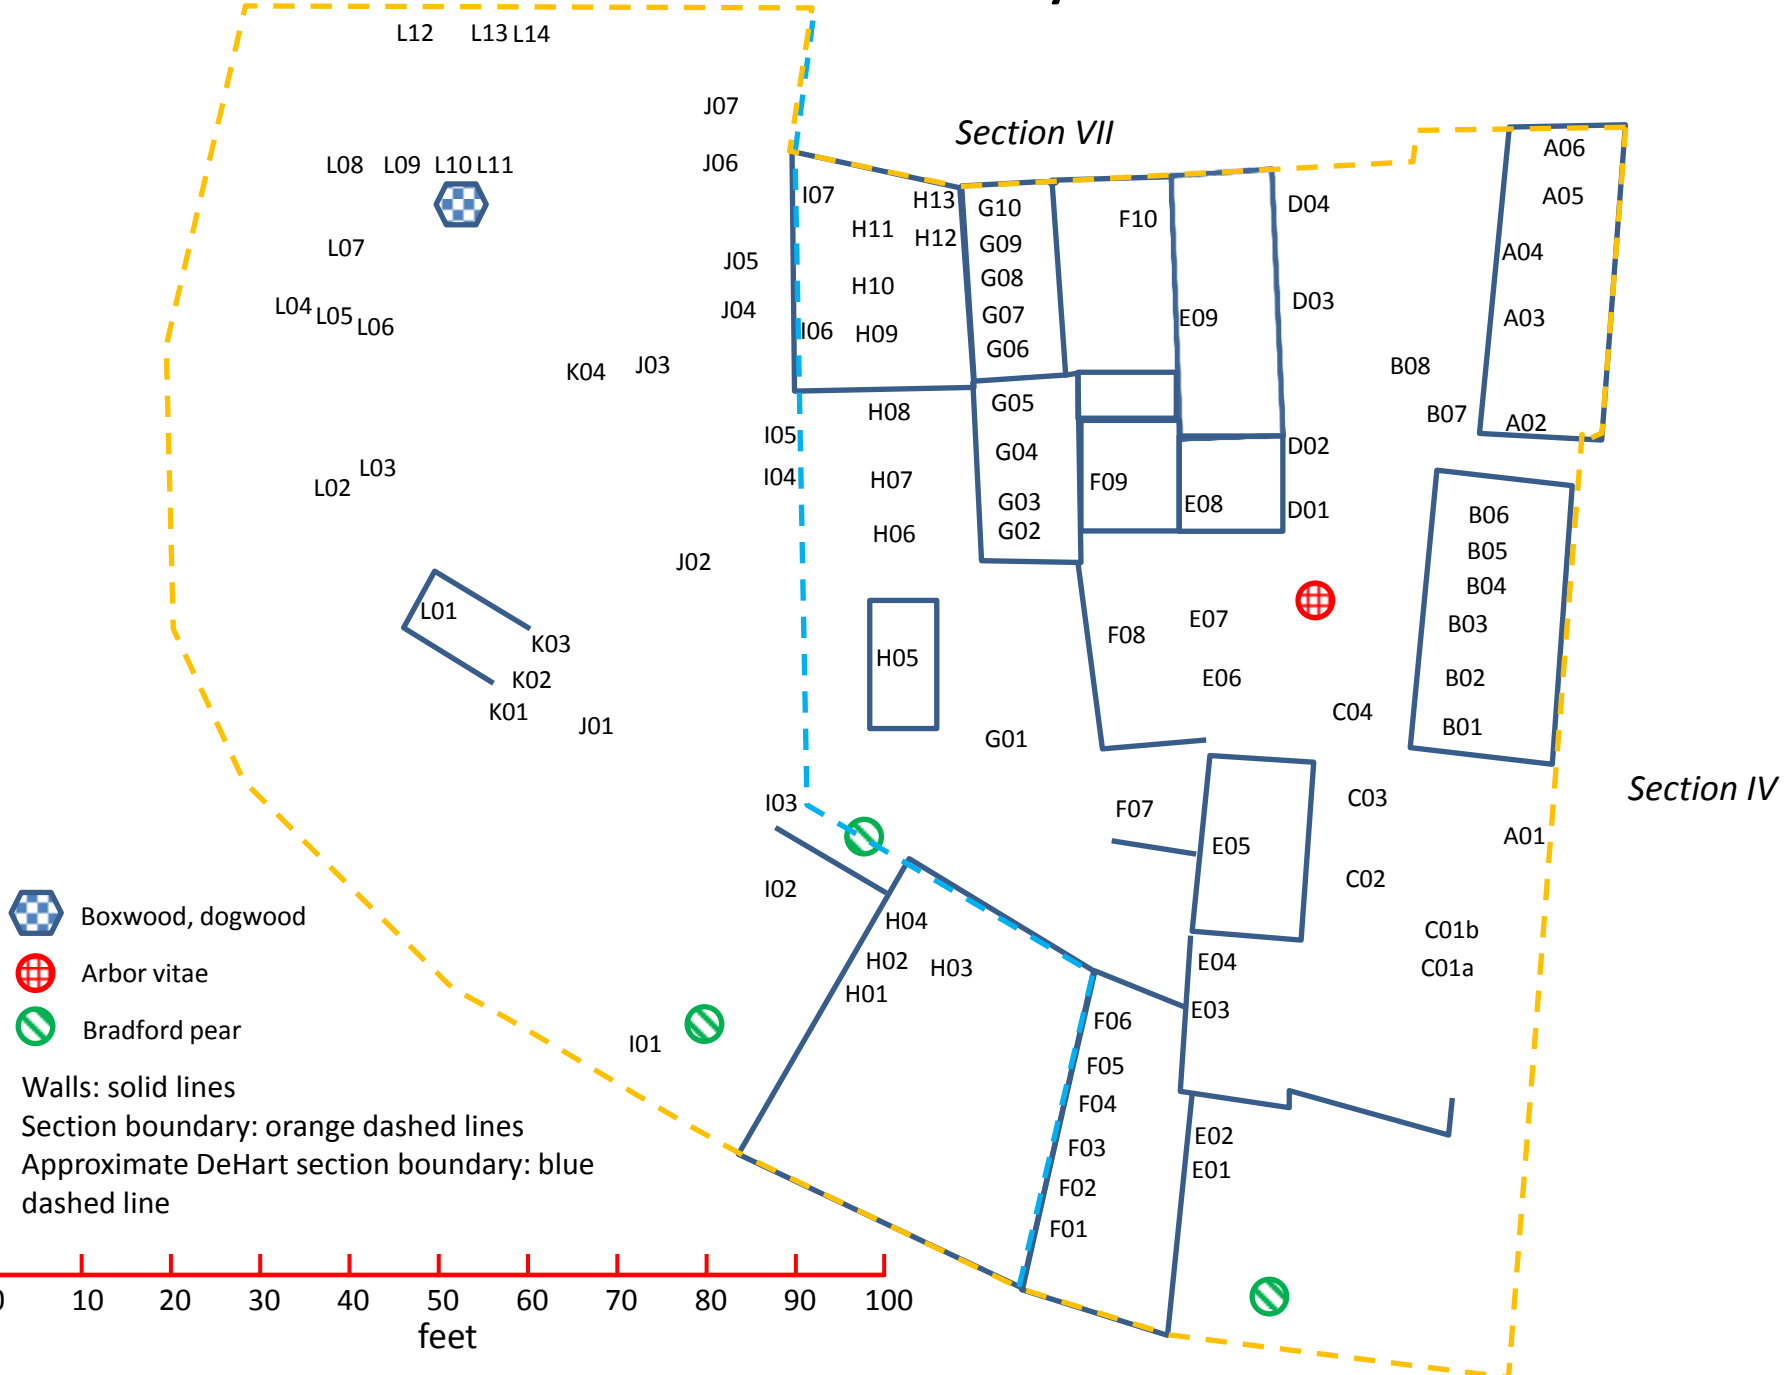

Section VI layout

-  Boxwood, dogwood
-  Arbor vitae
-  Bradford pear

Walls: solid lines
 Section boundary: orange dashed lines
 Approximate DeHart section boundary: blue dashed line